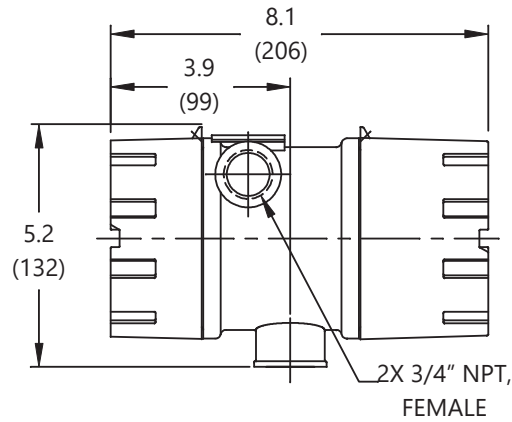

FT3

Remote Electronics, Insertion Style with Retractor

Model FT3 Dimensions	
Model Code	"LL" Dim. In. (mm)
15R	15.0 (381)
18R	18.0 (457)
24R	24.0 (609)
30R	30.0 (762)
36R	36.0 (914)