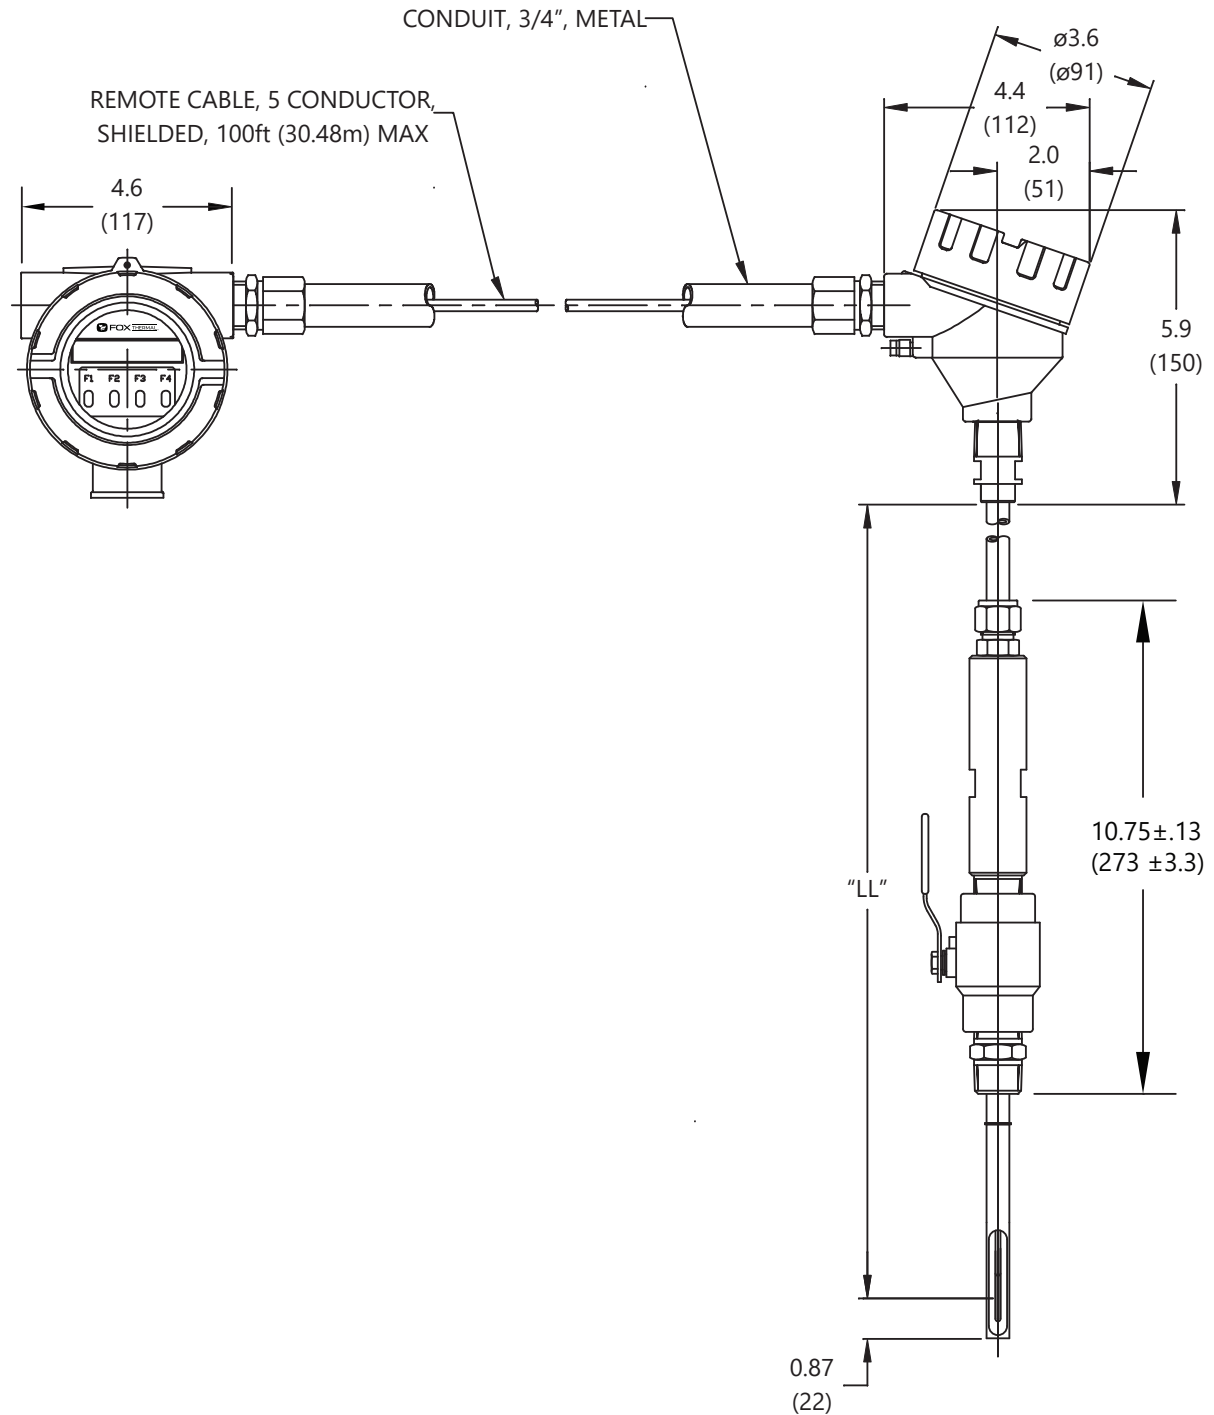

FT3

Remote Electronics, Insertion Style with Retractor

Model FT3 Dimensions	
Model Code	"LL" Dim. In. (mm)
15R	15.0 (381)
18R	18.0 (457)
24R	24.0 (609)
30R	30.0 (762)
36R	36.0 (914)