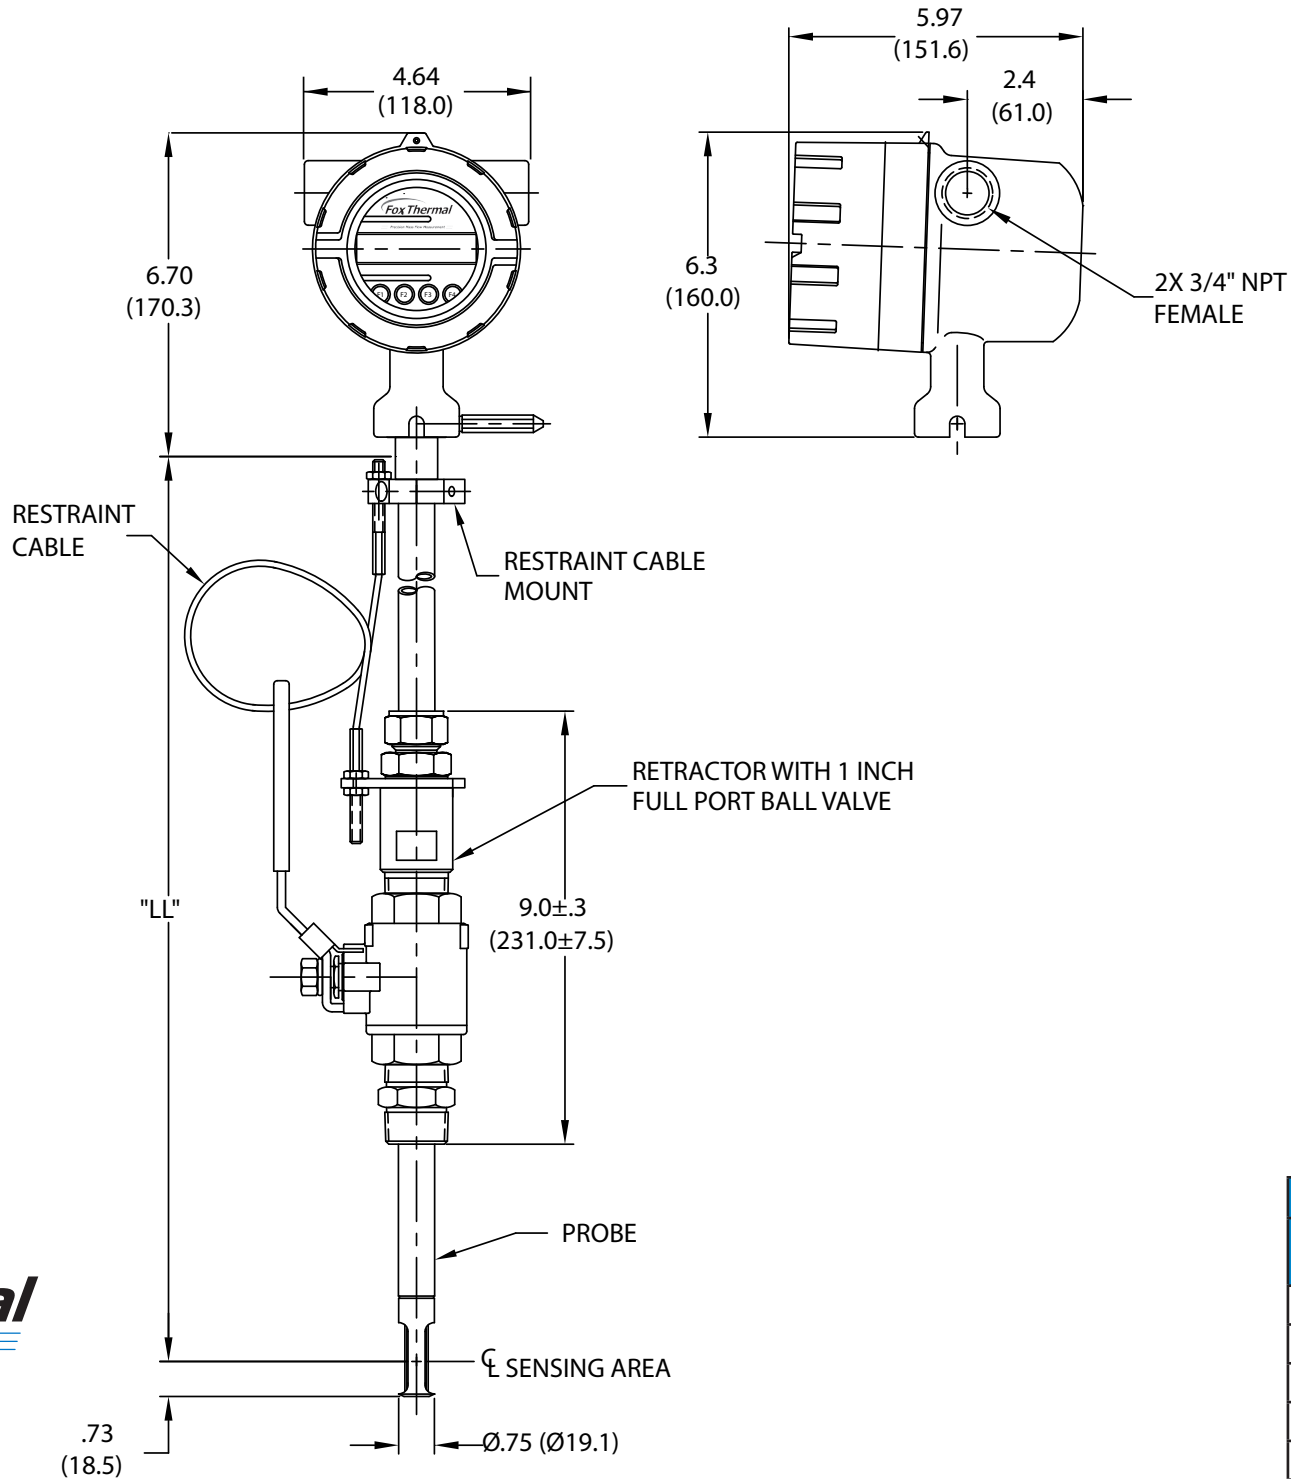

Model FT1 Flowmeter Dimensional Drawing

Local Electronics, Insertion Style, With Retractor

399 Reservation Rd
Marina, CA 93933 USA
(831) 384-4300
www.foxthermal.com

Model FT1 Dimensions	
Model Code	"LL" Dim. In. (mm)
15R	15.0 (381)
18R	18.0 (457)
24R	24.0 (609)
30R	30.0 (762)
36R	36.0 (914)