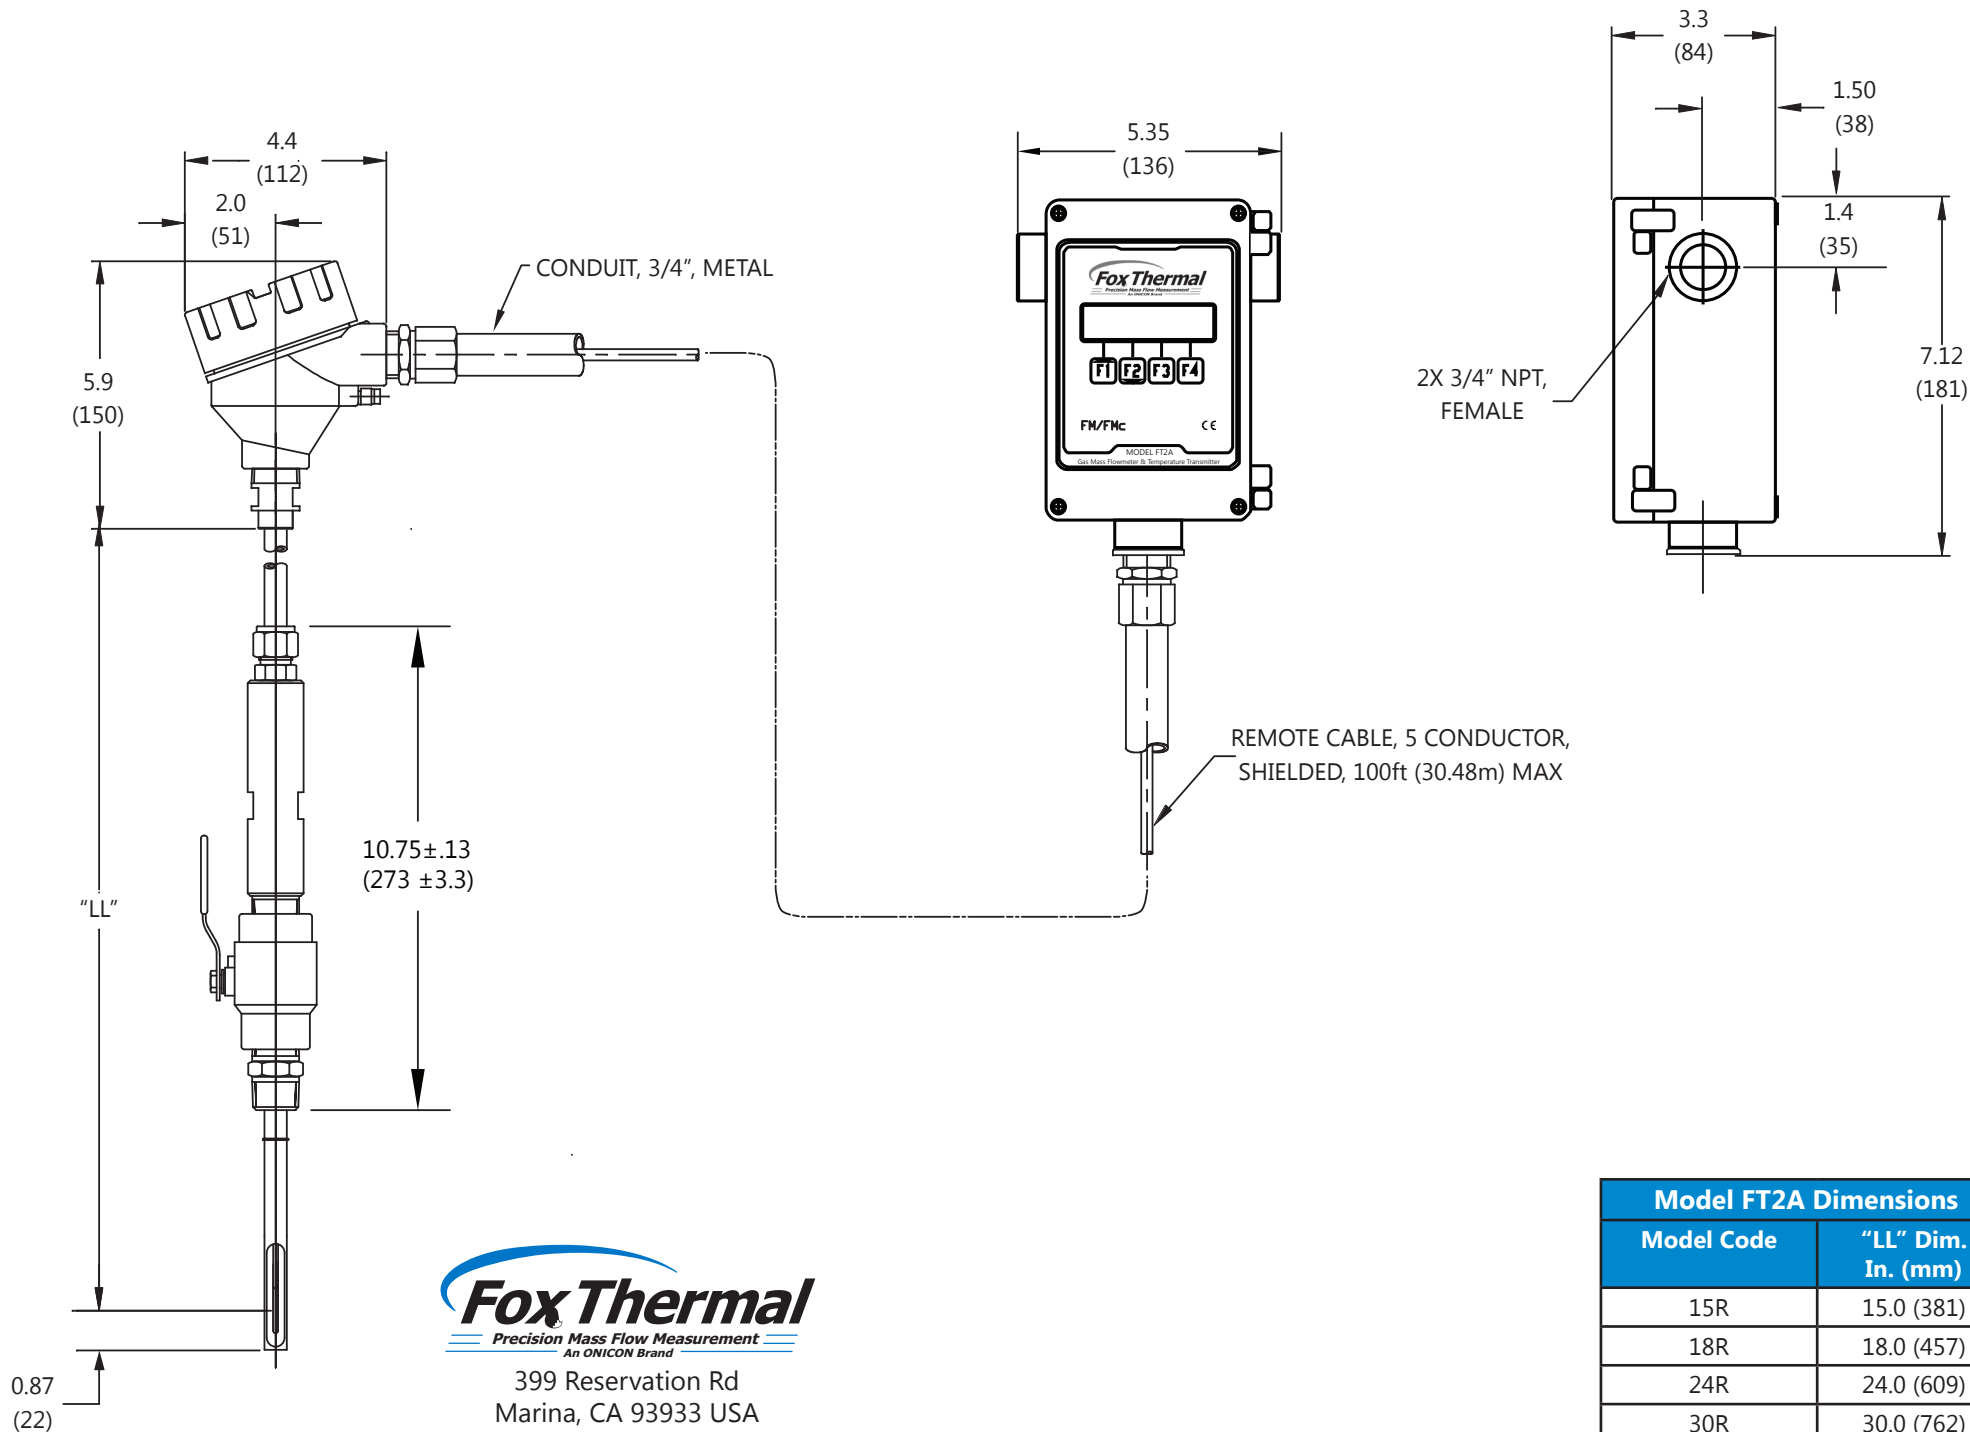

# Model FT2A Flowmeter Dimensional Drawing

Remote Electronics, Insertion Style, With Retractor

399 Reservation Rd  
 Marina, CA 93933 USA  
 (831) 384-4300  
 www.foxthermal.com

Model FT2A Dimensions	
Model Code	"LL" Dim. In. (mm)
15R	15.0 (381)
18R	18.0 (457)
24R	24.0 (609)
30R	30.0 (762)
36R	36.0 (914)