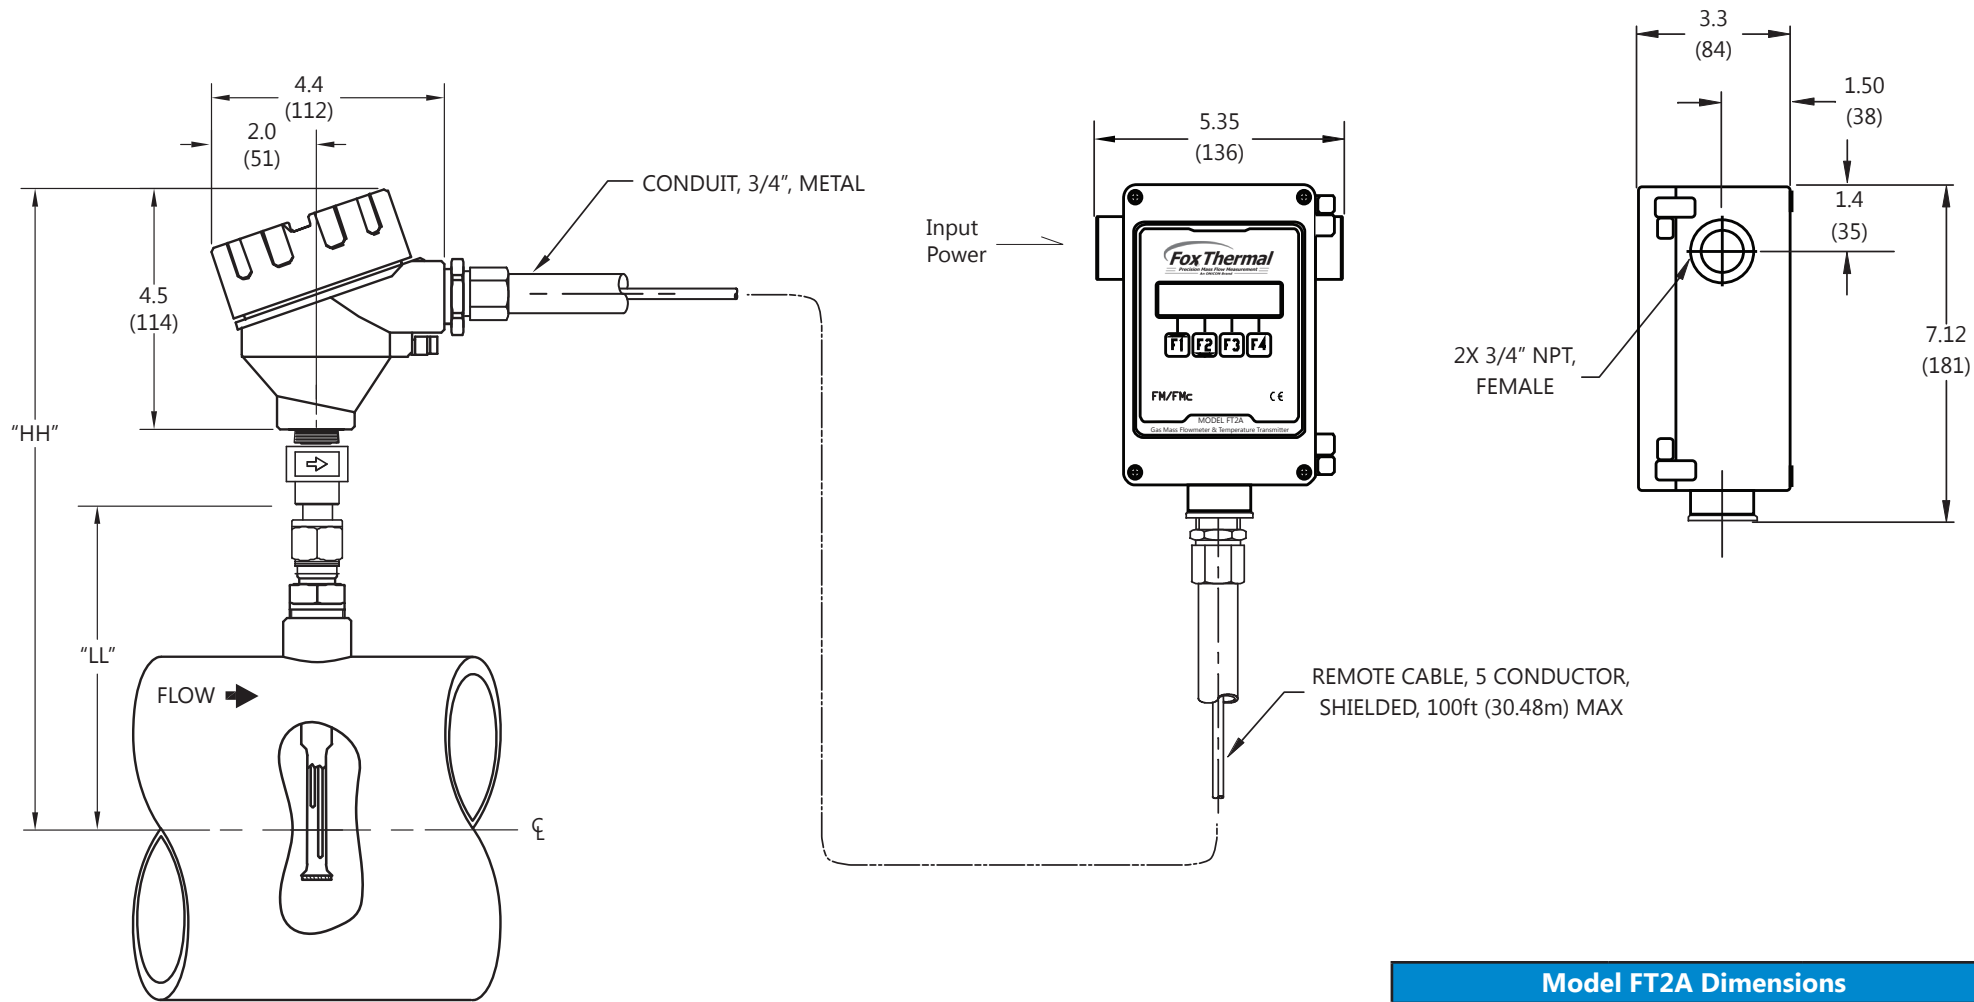

# Model FT2A Flowmeter Dimensional Drawing

Remote Electronics, Insertion Style

Model FT2A Dimensions		
Probe Length	"LL" Dim. In. (mm)	"HH" Dim. In. (mm)
6"	6.0 (152)	11.9 (302)
9"	9.0 (229)	14.9 (379)
12"	12.0 (305)	17.9 (455)
15"	15.0 (381)	20.9 (531)
18"	18.0 (457)	23.9 (607)
24"	24.0 (610)	29.9 (760)
30"	30.0 (762)	35.9 (912)
36"	36.0 (914)	41.9 (1064)