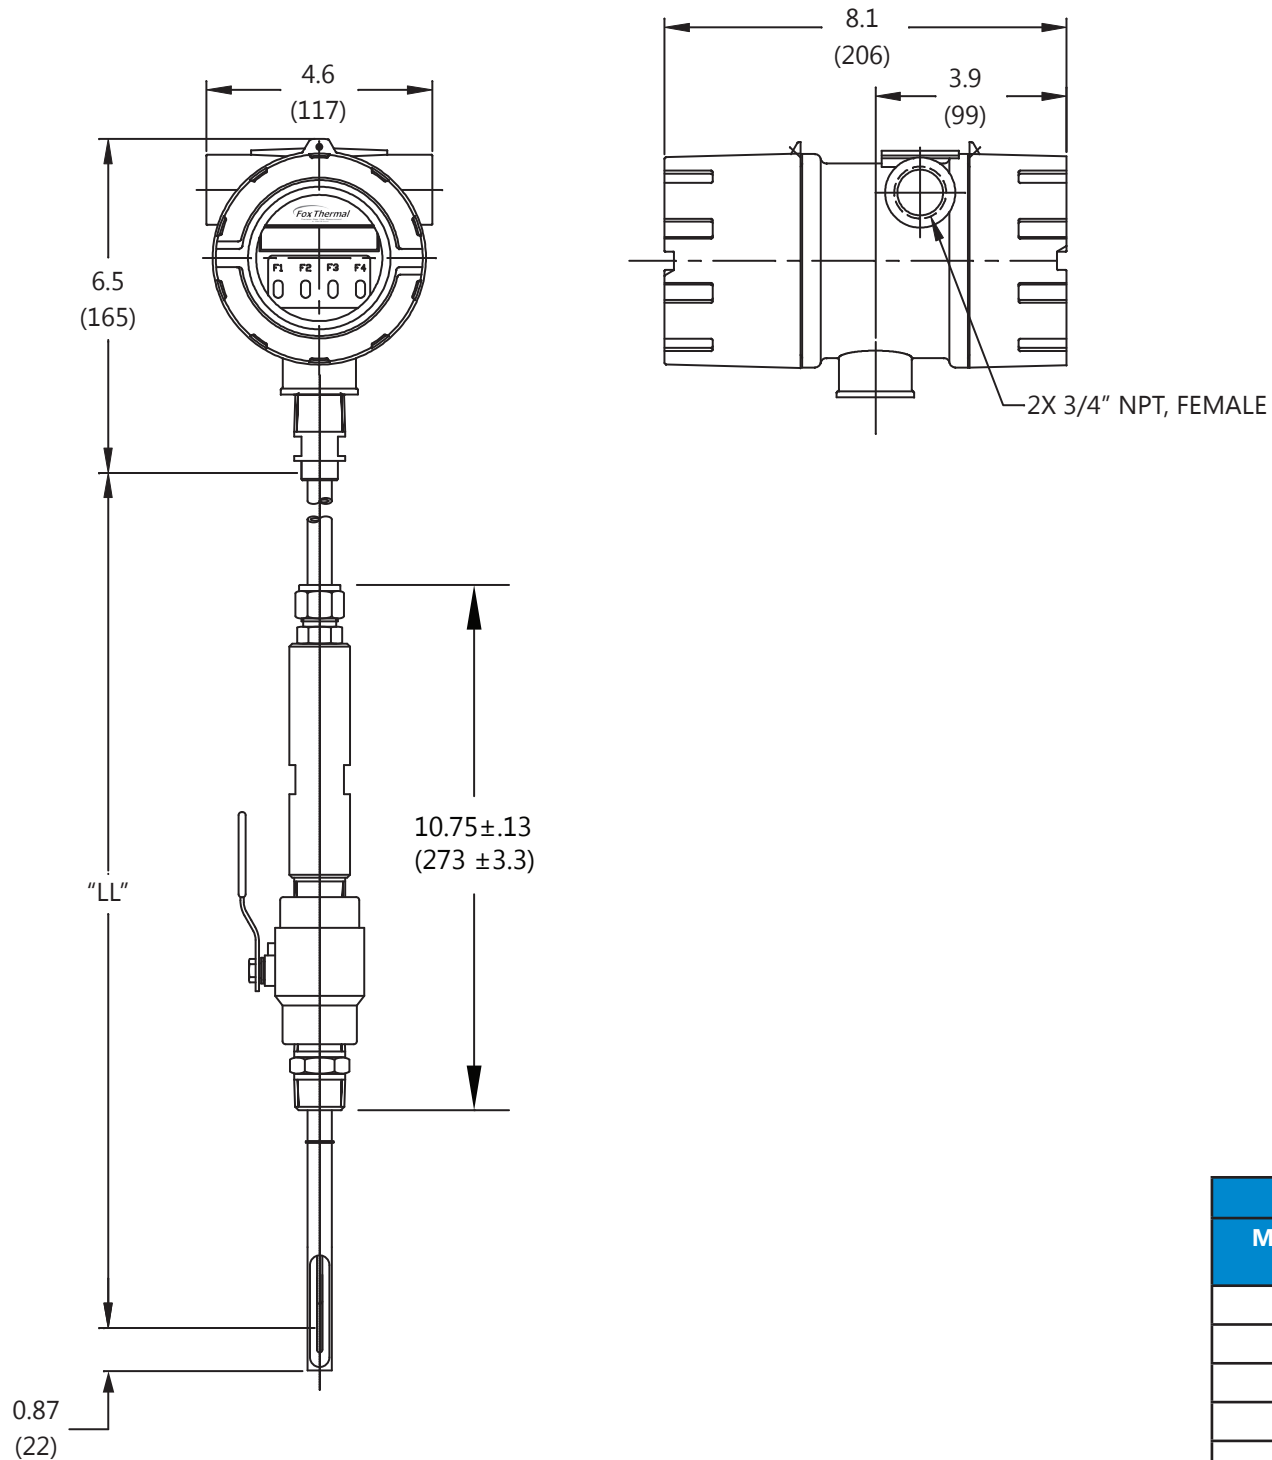

Model FT3 Flowmeter Dimensional Drawing

Local Electronics, Insertion Style, With Retractor

399 Reservation Rd
 Marina, CA 93933 USA
 (831) 384-4300
 www.foxthermal.com

Model FT3 Dimensions	
Model Code	"LL" Dim. In. (mm)
15R	15.0 (381)
18R	18.0 (457)
24R	24.0 (609)
30R	30.0 (762)
36R	36.0 (914)