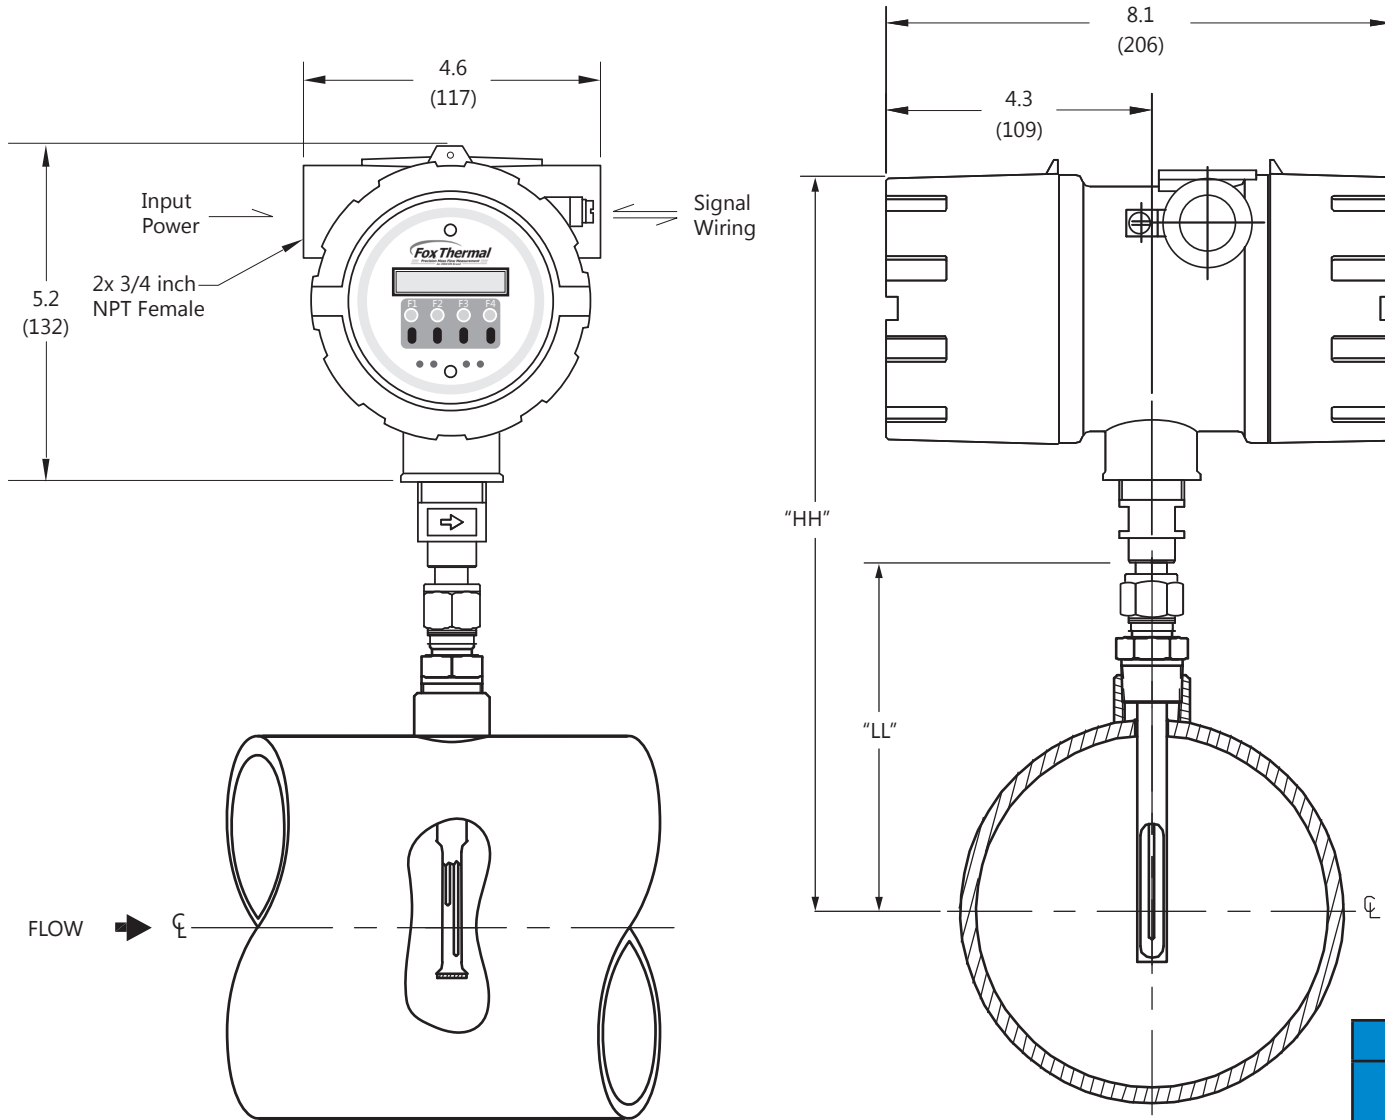

Model FT3 Flowmeter Dimensional Drawing

Local Electronics, Insertion Style

Model FT3 Dimensions		
Probe Length	"LL" Dim. In. (mm)	"HH" Dim. In. (mm)
6"	6.0 (152)	12.5 (318)
9"	9.0 (229)	15.5 (394)
12"	12.0 (305)	18.5 (470)
15"	15.0 (381)	21.5 (546)
18"	18.0 (457)	24.5 (622)
24"	24.0 (610)	30.5 (775)
30"	30.0 (762)	36.5 (927)
36"	36.0 (914)	42.5 (1080)