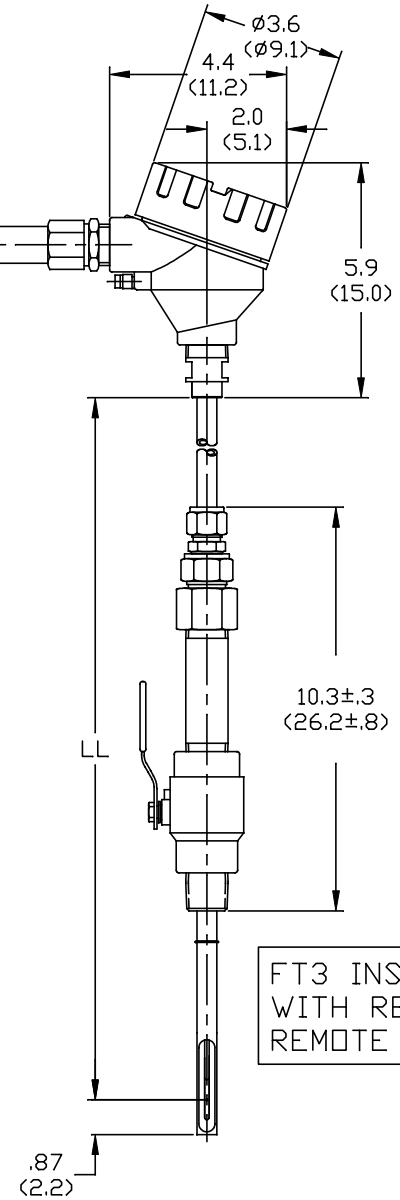

REMOTE CABLE, 5 CONDUCTOR,
SHIELDED, 100 FT MAX

CONDUIT, 3/4 IN, METAL

FT3 INSERTION FLOWMETER
WITH RETRACTOR,
REMOTE ELECTRONICS

**FOX THERMAL
INSTRUMENTS INC**
Phone: (831) 384-4300
Fax: (831) 384-4312
Web: www.foxthermalinstruments.com
E-mail: sales@foxthermalinstruments.com
Address: 399 Reservation Road
Marina, CA 93933

RETRACTOR MODEL	"LL"
15R	15.0 (38.1)
18R	18.0 (45.7)
24R	24.0 (61.0)
30R	30.0 (76.2)
36R	36.0 (91.4)
	INCHES (cm)