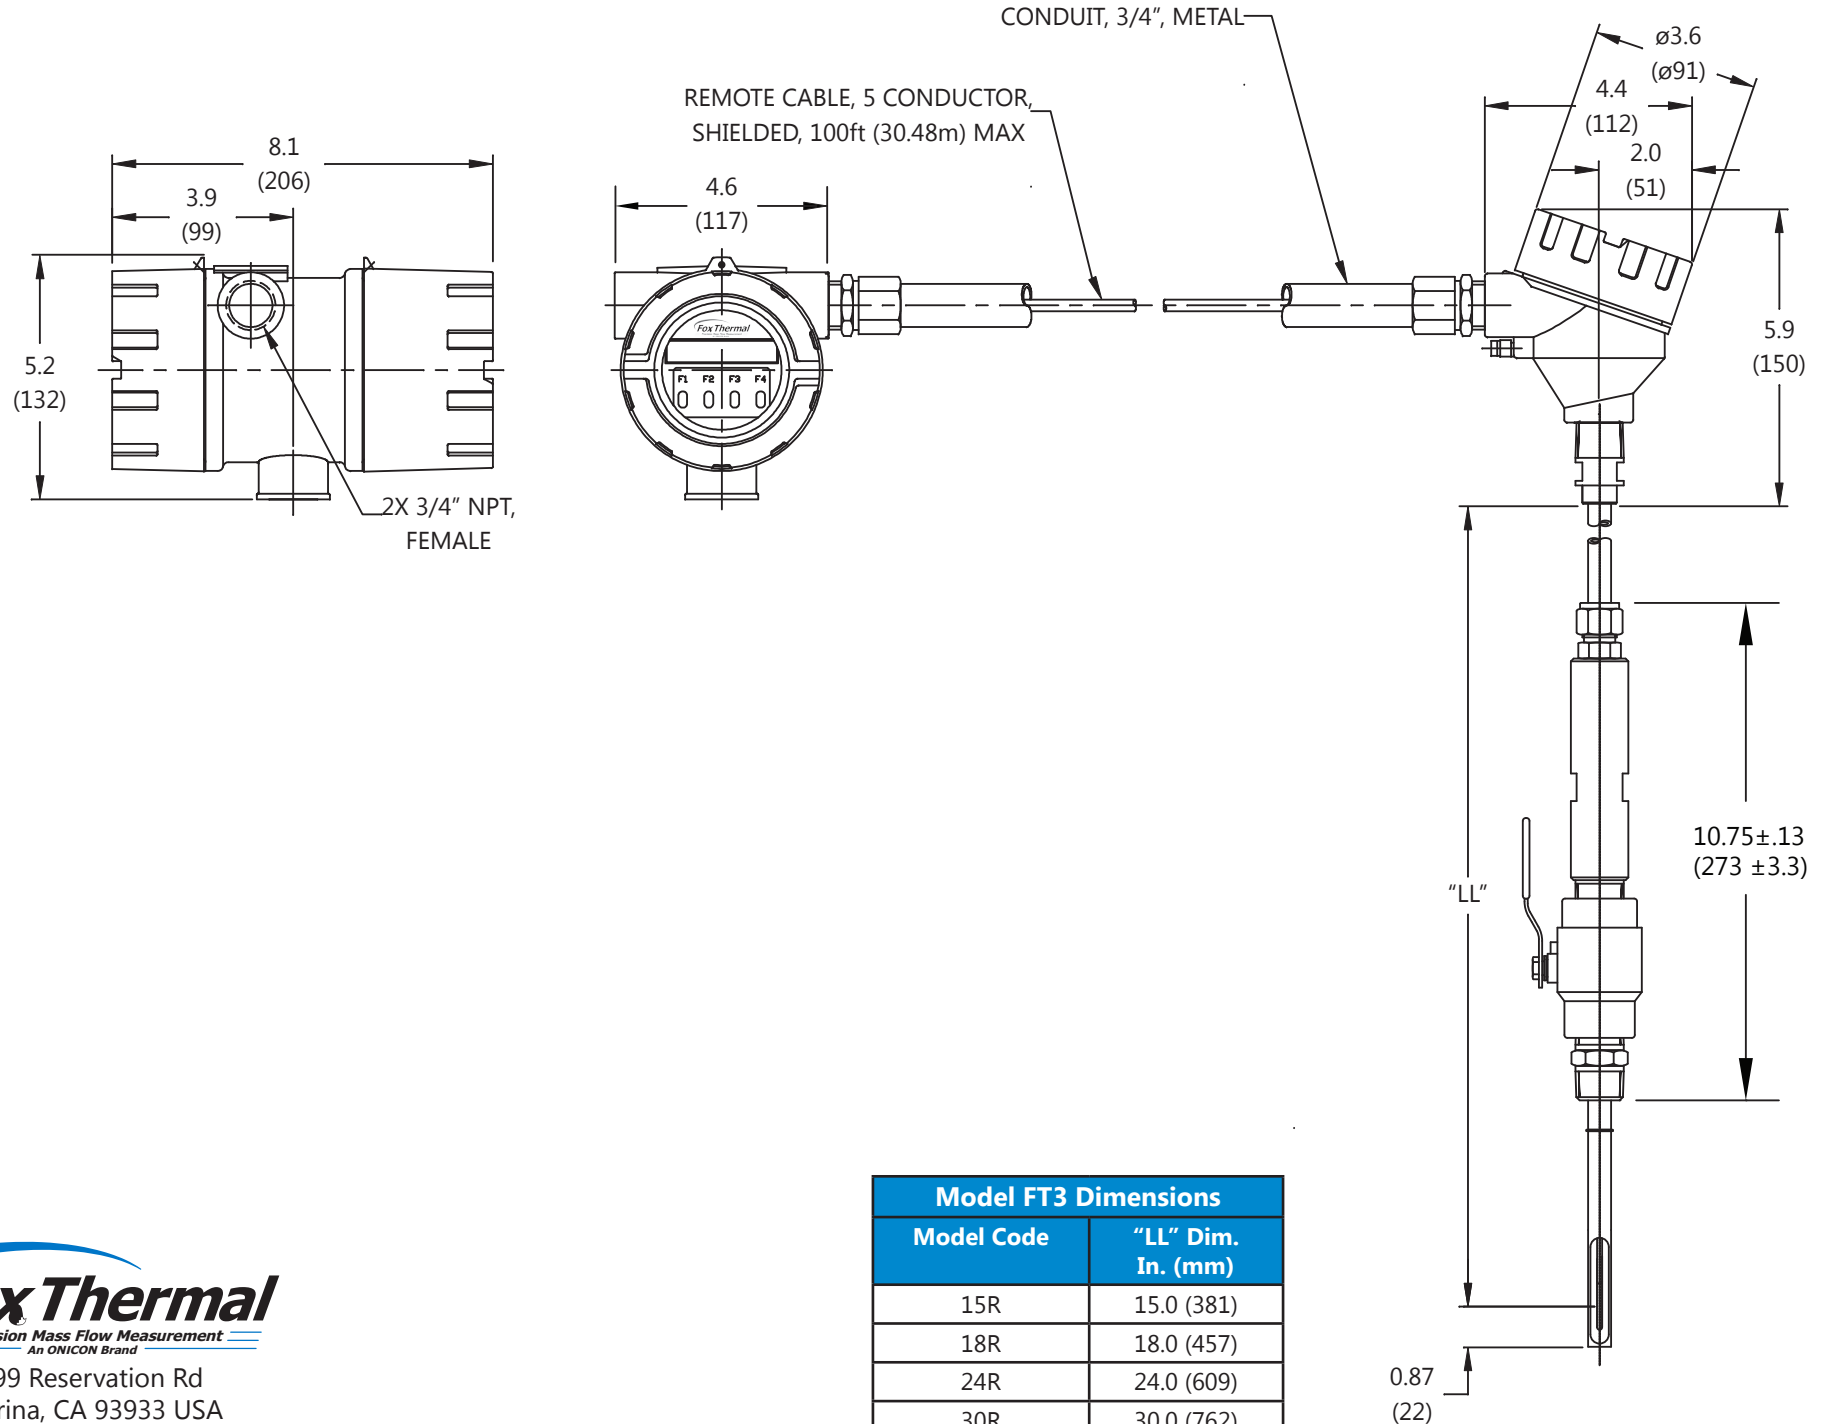

Model FT3 Flowmeter Dimensional Drawing

Remote Electronics, Insertion Style, With Retractor

Model FT3 Dimensions	
Model Code	"LL" Dim. In. (mm)
15R	15.0 (381)
18R	18.0 (457)
24R	24.0 (609)
30R	30.0 (762)
36R	36.0 (914)