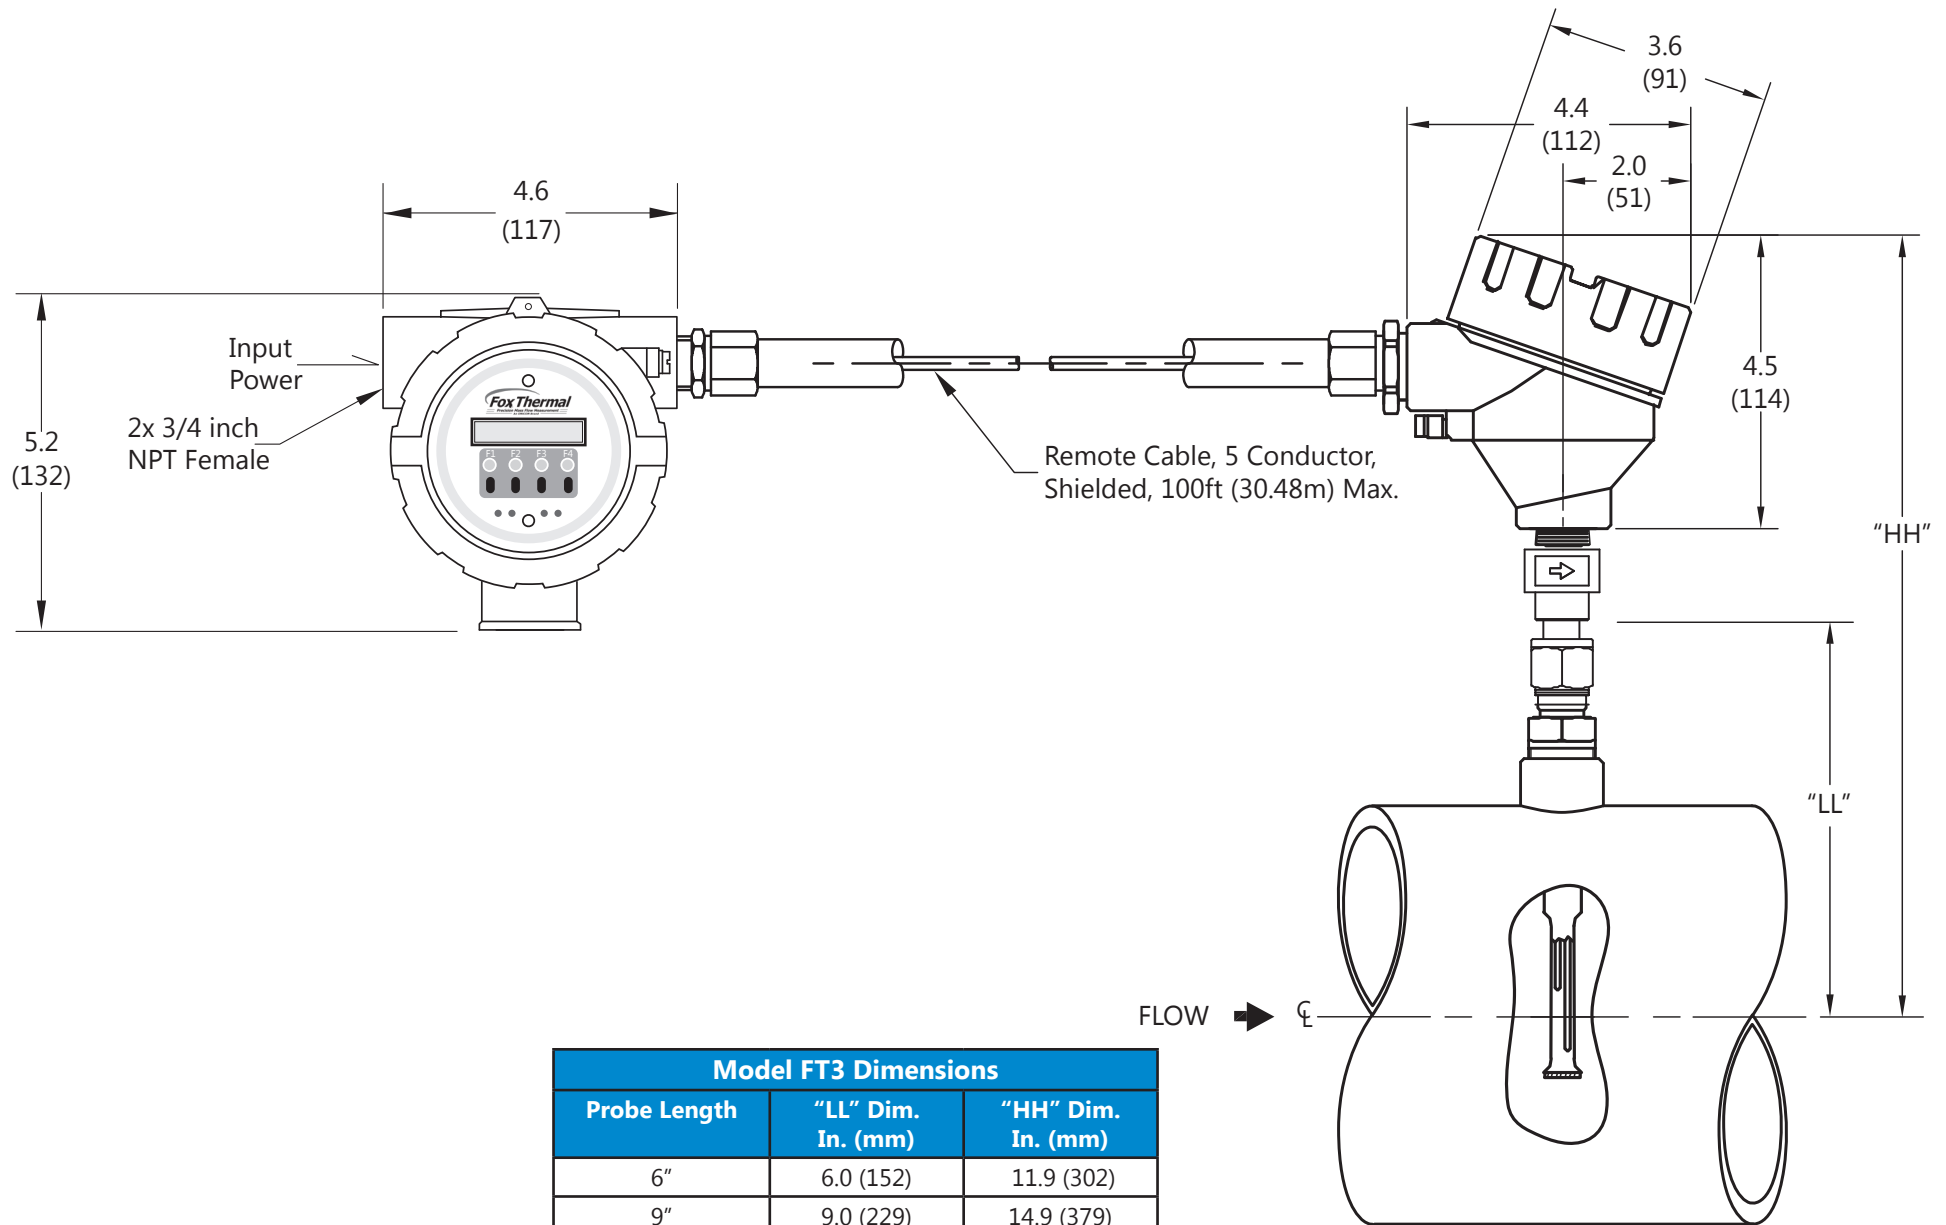

Model FT3 Flowmeter Dimensional Drawing

Remote Electronics, Insertion Style

Model FT3 Dimensions		
Probe Length	"LL" Dim. In. (mm)	"HH" Dim. In. (mm)
6"	6.0 (152)	11.9 (302)
9"	9.0 (229)	14.9 (379)
12"	12.0 (305)	17.9 (455)
15"	15.0 (381)	20.9 (531)
18"	18.0 (457)	23.9 (607)
24"	24.0 (610)	29.9 (760)
30"	30.0 (762)	35.9 (912)
36"	36.0 (914)	41.9 (1064)