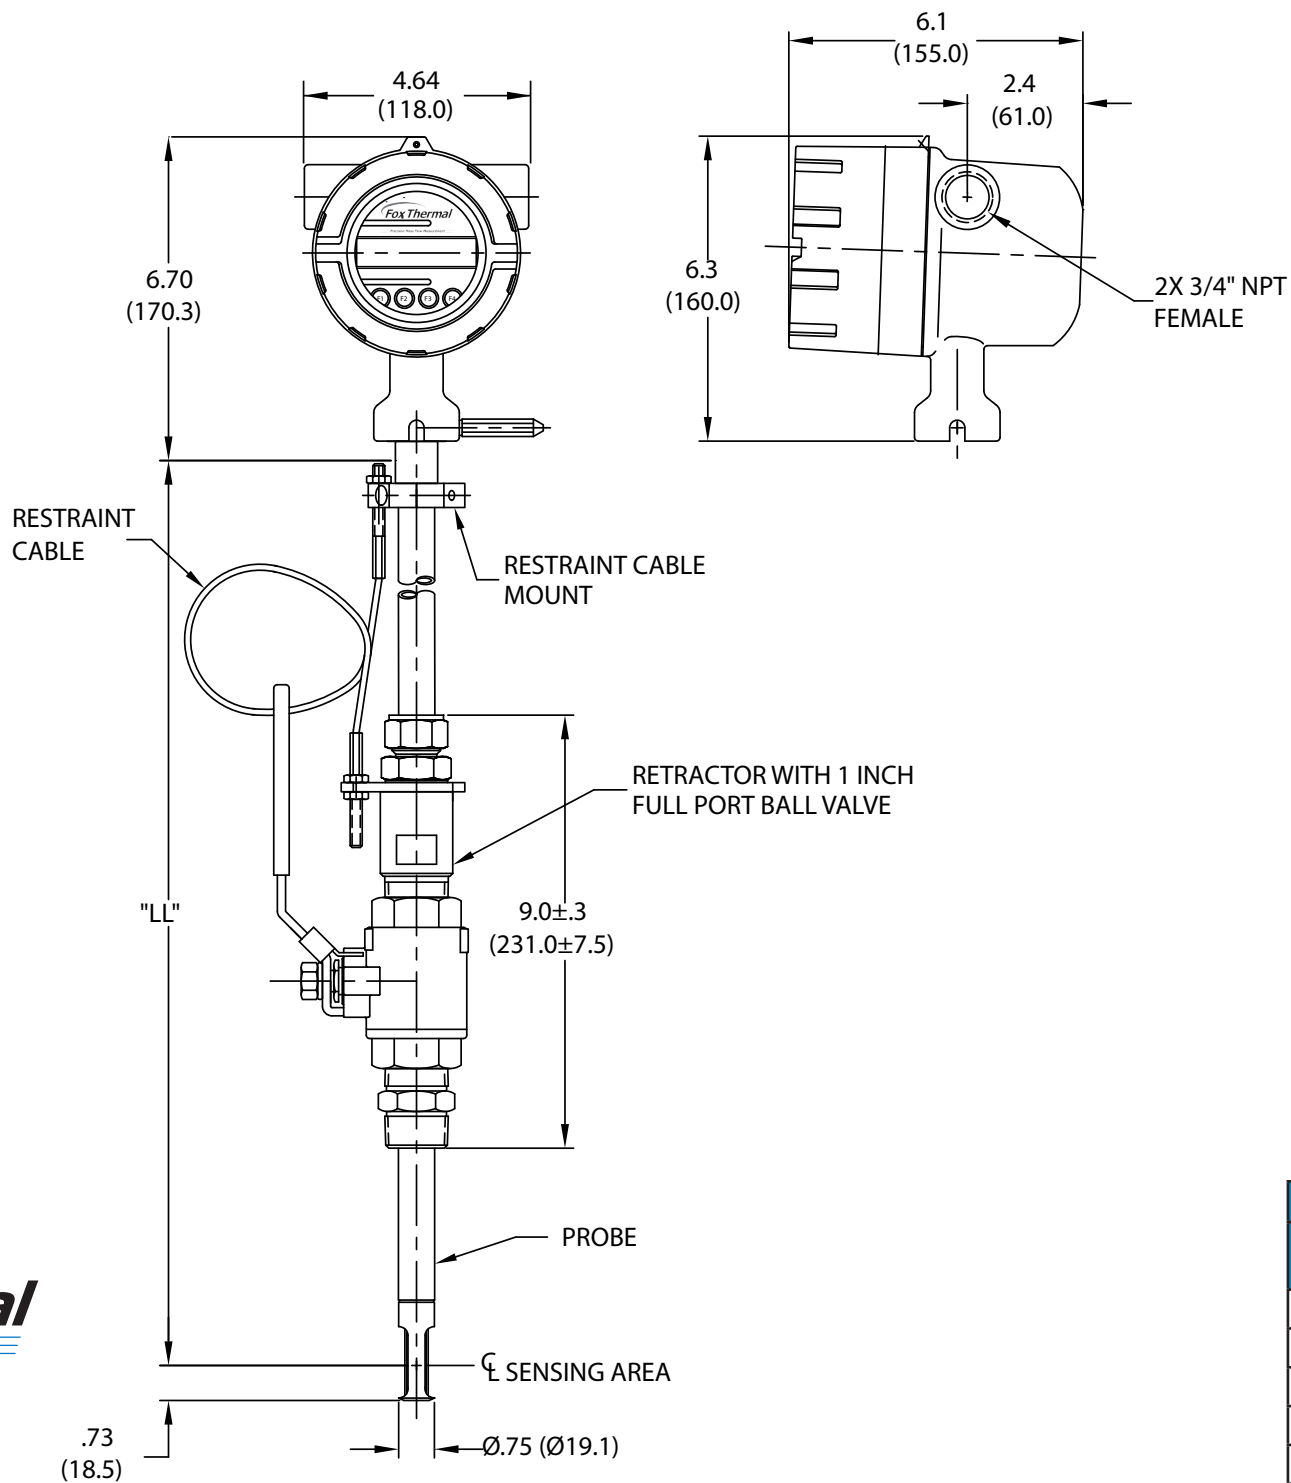

# Model FT4A Flowmeter Dimensional Drawing

Local Electronics, Insertion Style, With Retractor

Model FT4A Dimensions	
Model Code	"LL" Dim. In. (mm)
15R	15.0 (381)
18R	18.0 (457)
24R	24.0 (609)
30R	30.0 (762)
36R	36.0 (914)