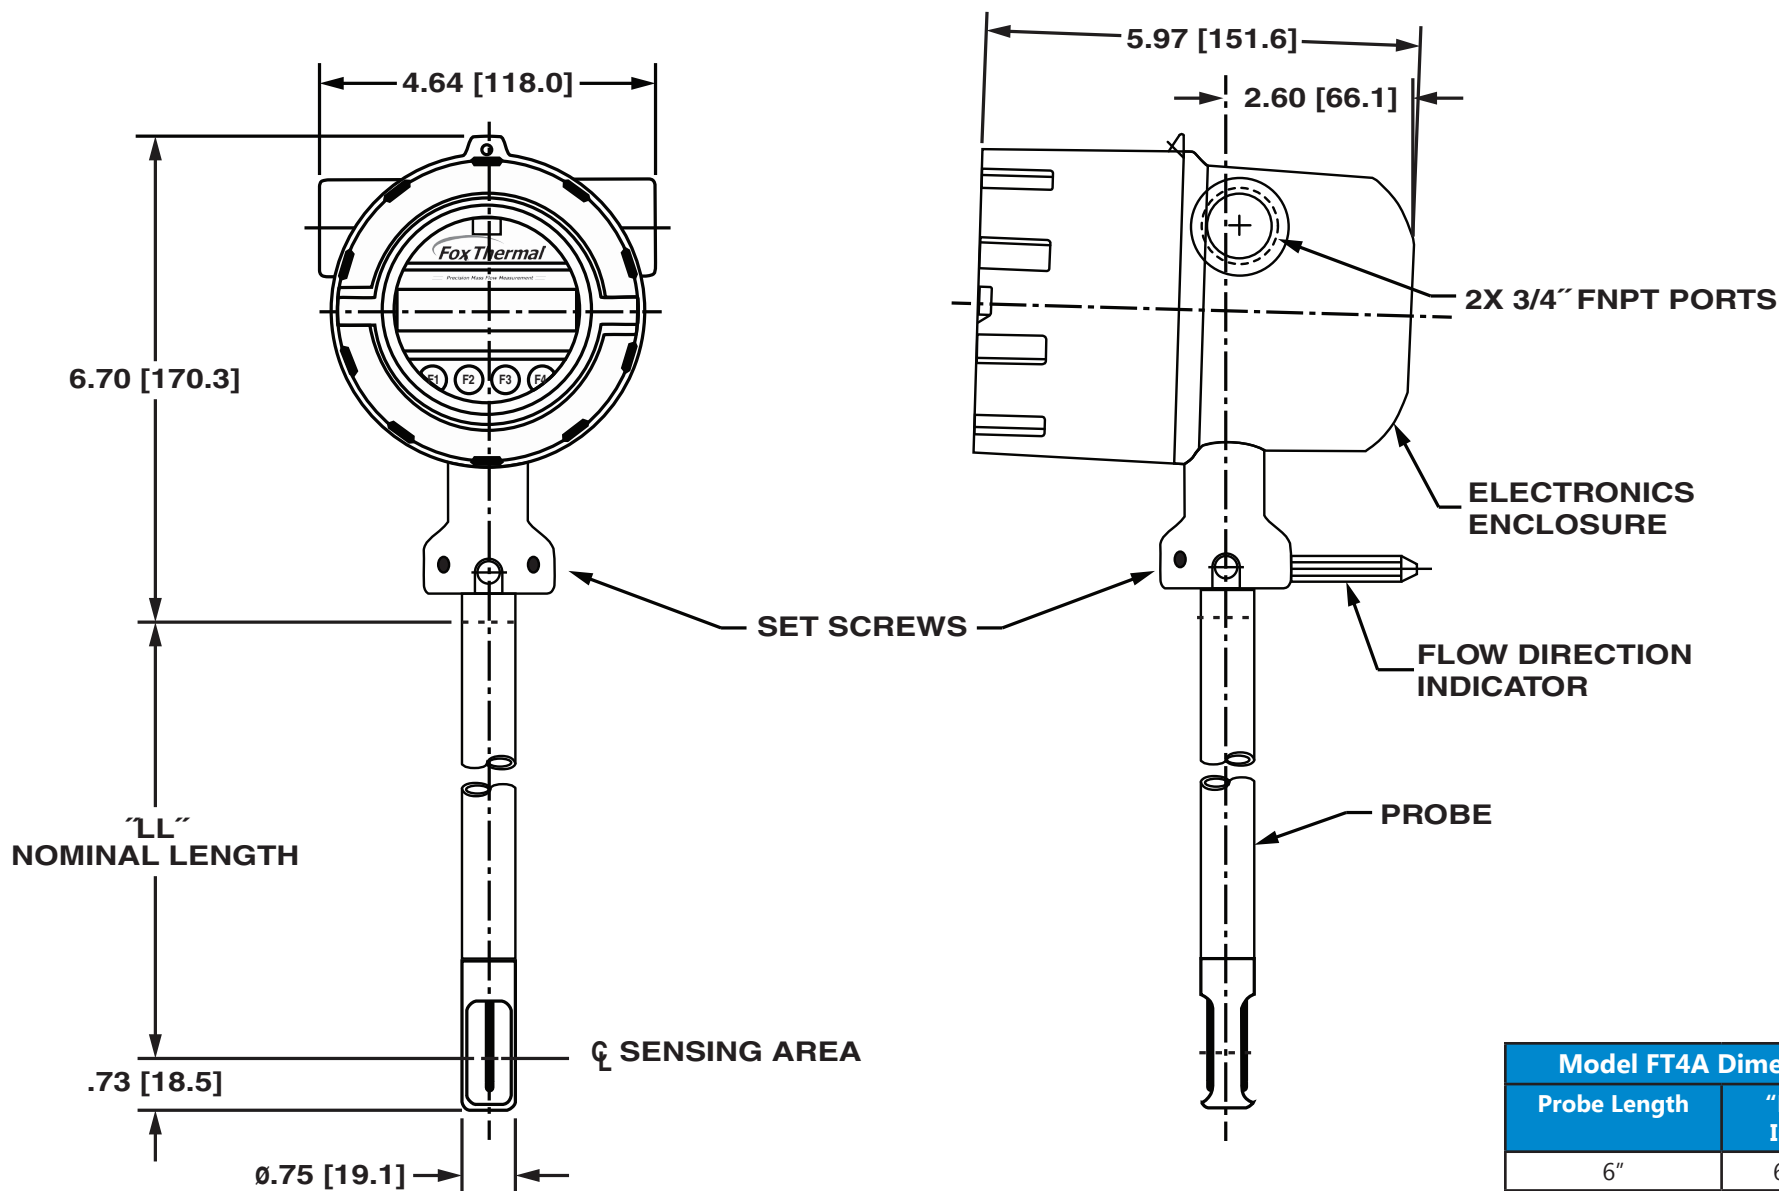

# Model FT4A Flowmeter Dimensional Drawing

Local Electronics, Insertion Style

Model FT4A Dimensions	
Probe Length	"LL" Dim. In. (mm)
6"	6.0 (152)
9"	9.0 (229)
12"	12.0 (305)
15"	15.0 (381)
18"	18.0 (457)
24"	24.0 (610)
30"	30.0 (762)
36"	36.0 (914)