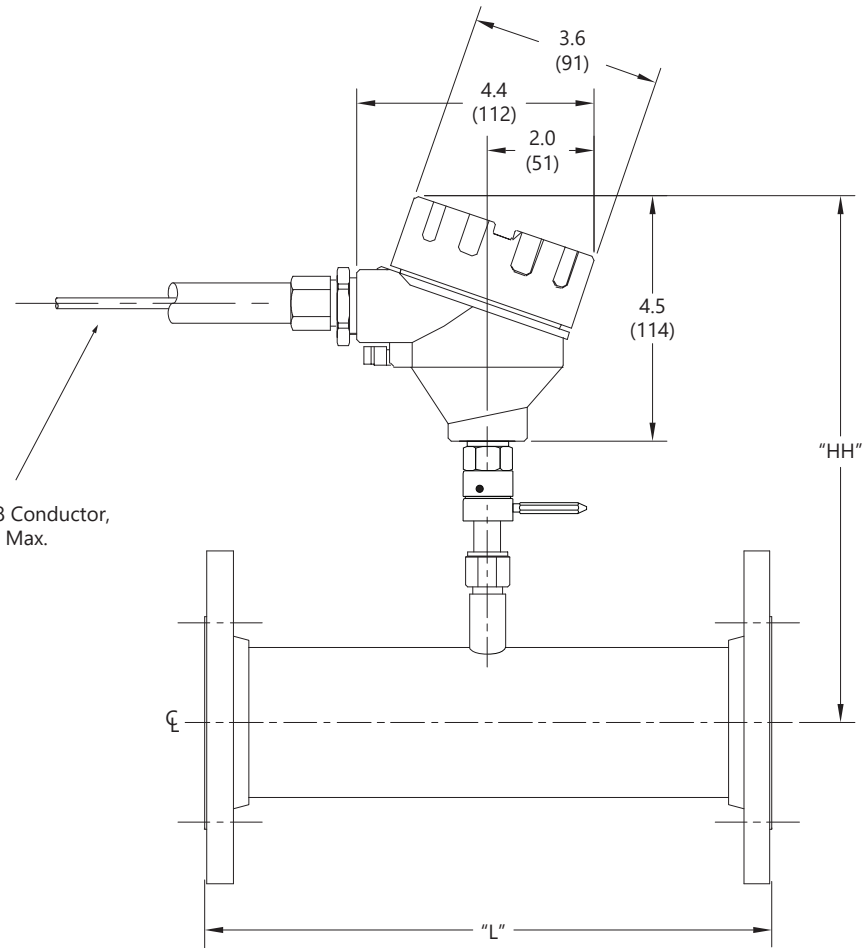

Remote Cable, 8 Conductor,
Shielded, 100FT Max.

Model FT4X Dimensions

Model Code	Body Size	Dimension "L"	Dimension "HH"
075F	0.75"	12"	11.2" (284mm)
10F	1.00"	12"	11.2" (284mm)
125F	1.25"	12"	11.2" (284mm)
15F	1.50"	12"	13.2" (335mm)
20F*	2.00"	12"	13.2" (335mm)
25F*	2.50"	18"	13.2" (335mm)
30F*	3.00"	18"	13.2" (335mm)
40F*	4.00"	18"	13.2" (335mm)
60F*	6.00"	24"	13.2" (335mm)

*available in A106 Grade B Carbon steel pipe + A105 Flanges (20FC, 25FC, 30FC, 40FC, & 60FC)