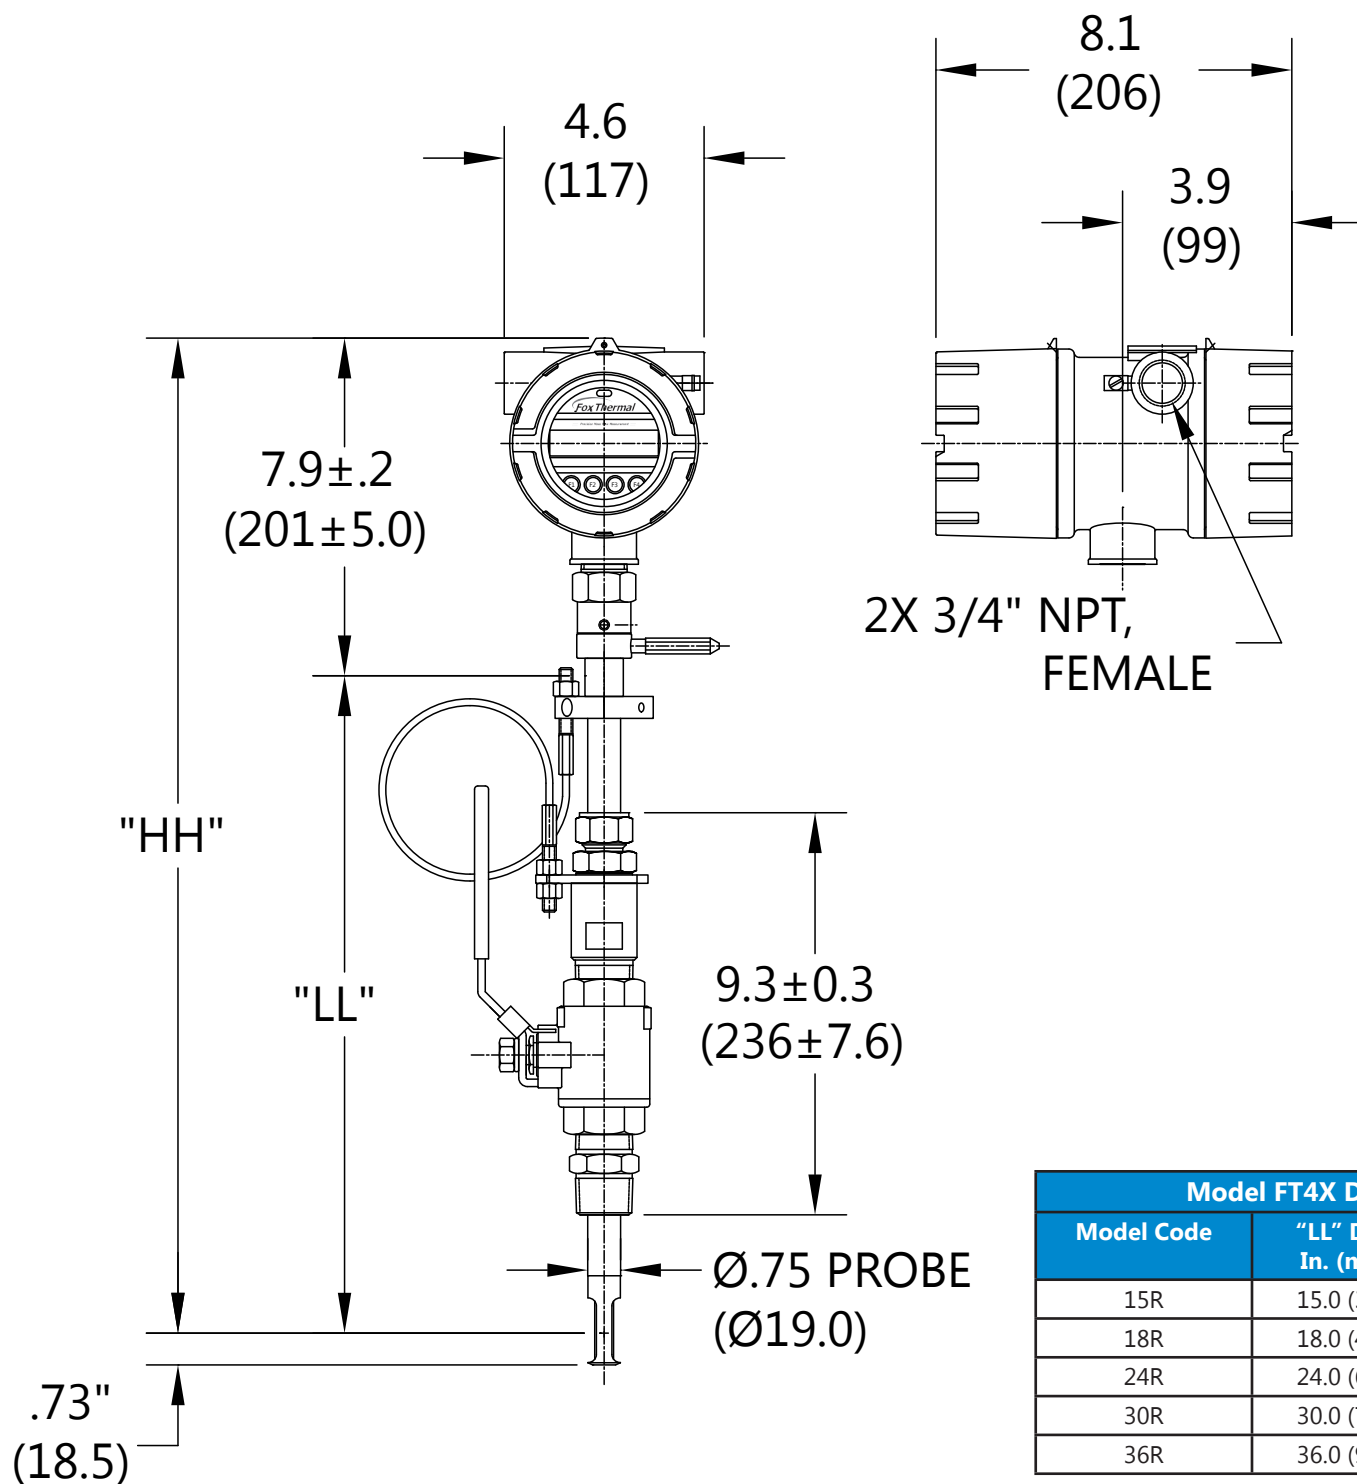

Model FT4X Flowmeter Dimensional Drawing

Local Electronics, Insertion Style, With Retractor

Model FT4X Dimensions		
Model Code	"LL" Dim. In. (mm)	"HH" Dim. In. (mm)
15R	15.0 (381)	22.9" (582)
18R	18.0 (457)	25.9" (658)
24R	24.0 (609)	31.9" (810)
30R	30.0 (762)	37.9" (963)
36R	36.0 (914)	43.9" (1115)