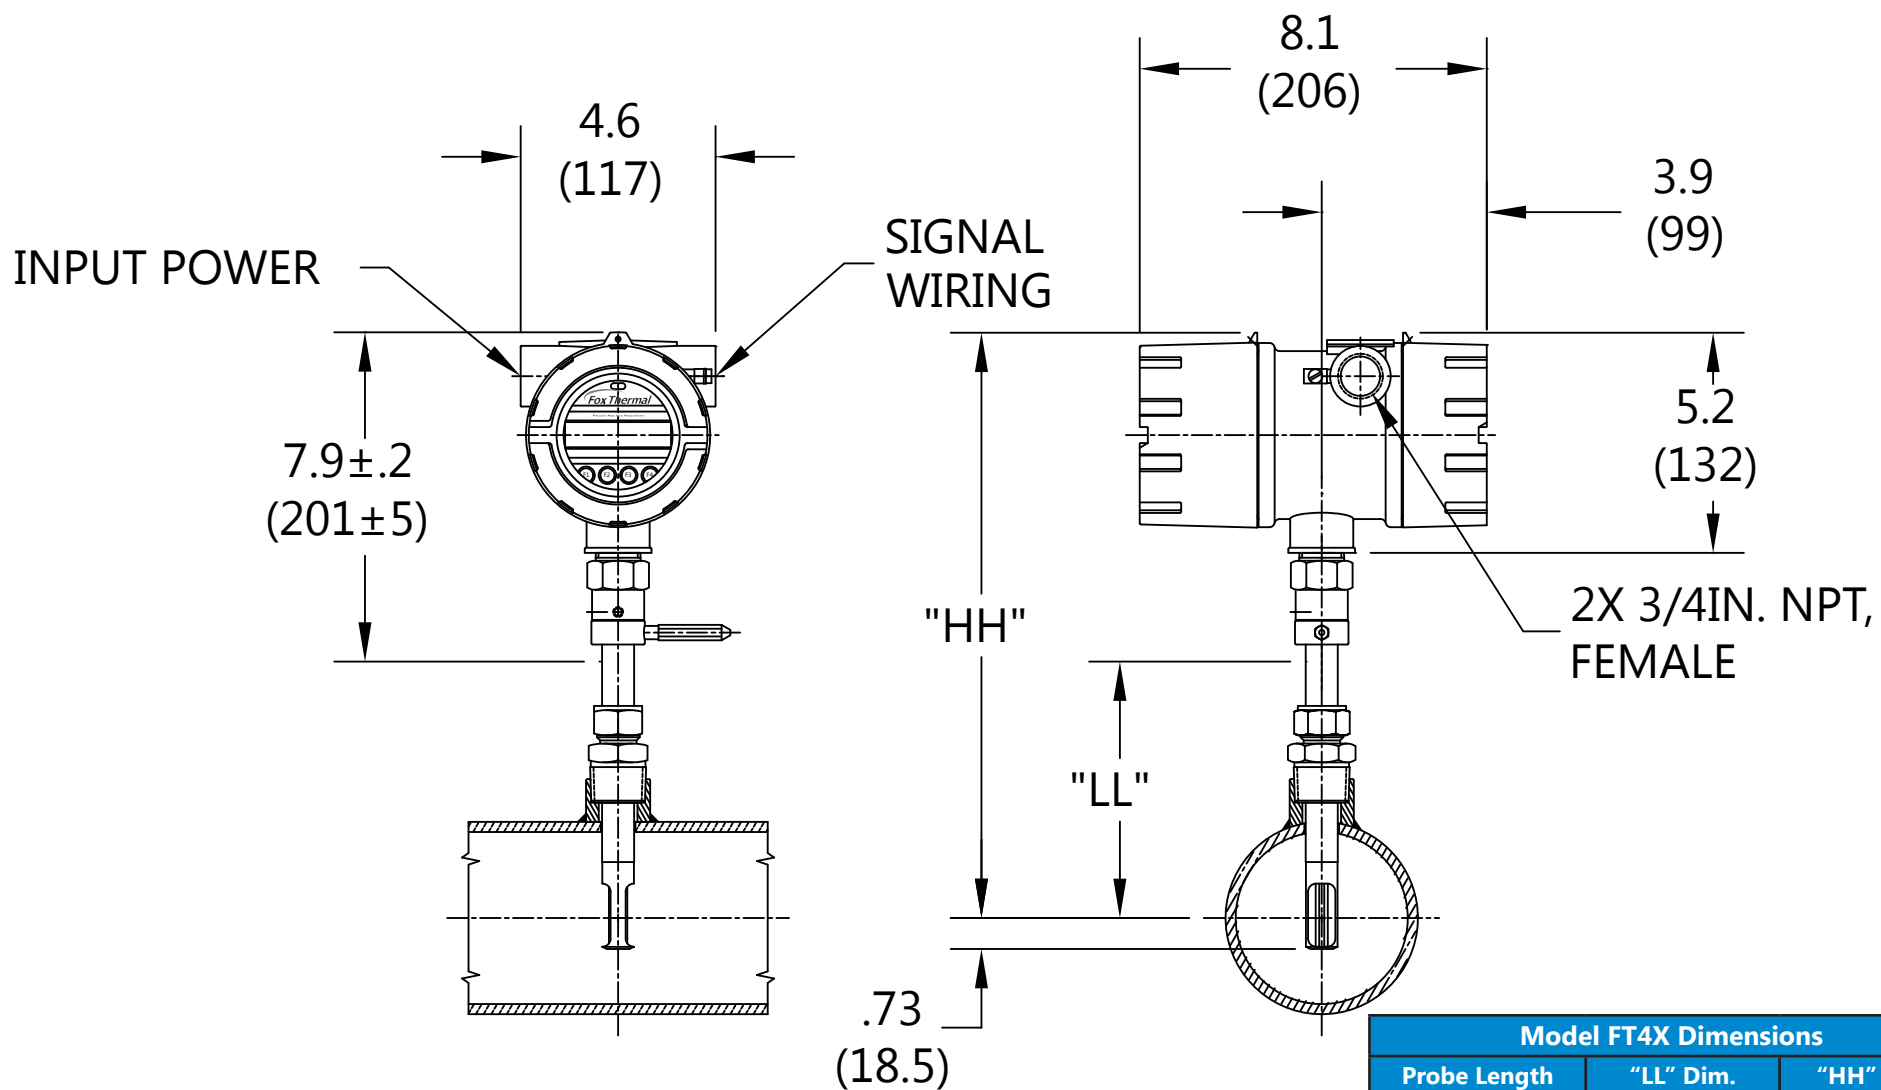

Model FT4X Flowmeter Dimensional Drawing

Local Electronics, Insertion Style

Model FT4X Dimensions		
Probe Length	"LL" Dim. In. (mm)	"HH" Dim. In. (mm)
6"	6.0 (152)	13.9 (353)
9"	9.0 (229)	16.9 (429)
12"	12.0 (305)	19.9 (505)
15"	15.0 (381)	22.9 (582)
18"	18.0 (457)	25.9 (658)
24"	24.0 (610)	31.9 (810)
30"	30.0 (762)	37.9 (963)
36"	36.0 (914)	43.9 (1115)