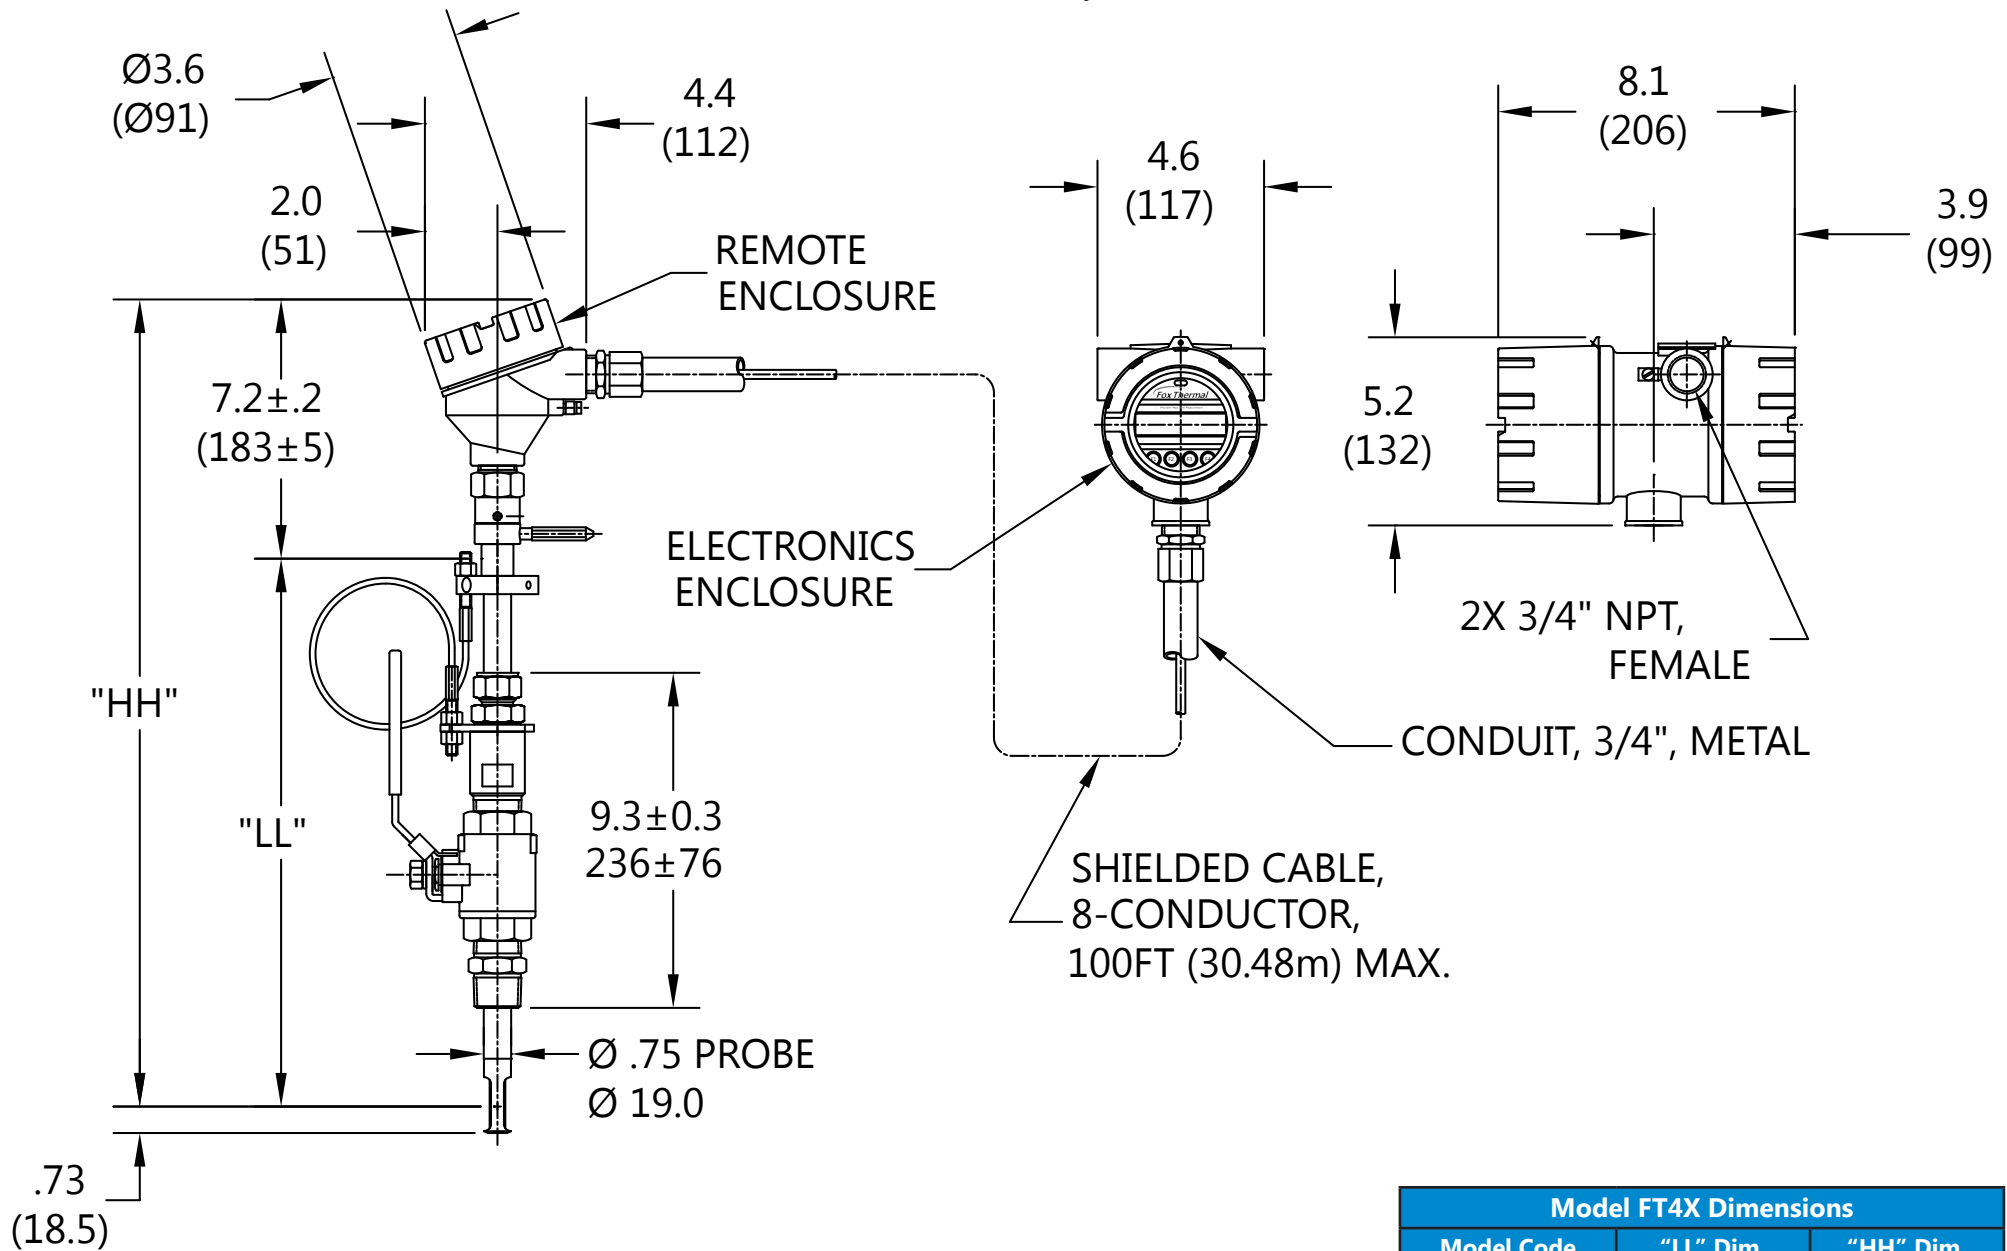

# Model FT4X Flowmeter Dimensional Drawing

Remote Electronics, Insertion Style, With Retractor

Model FT4X Dimensions		
Model Code	"LL" Dim. In. (mm)	"HH" Dim. In. (mm)
15R	15.0 (381)	22.2" (564)
18R	18.0 (457)	25.2" (640)
24R	24.0 (609)	31.2" (792)
30R	30.0 (762)	37.2" (945)
36R	36.0 (914)	43.2" (1097)