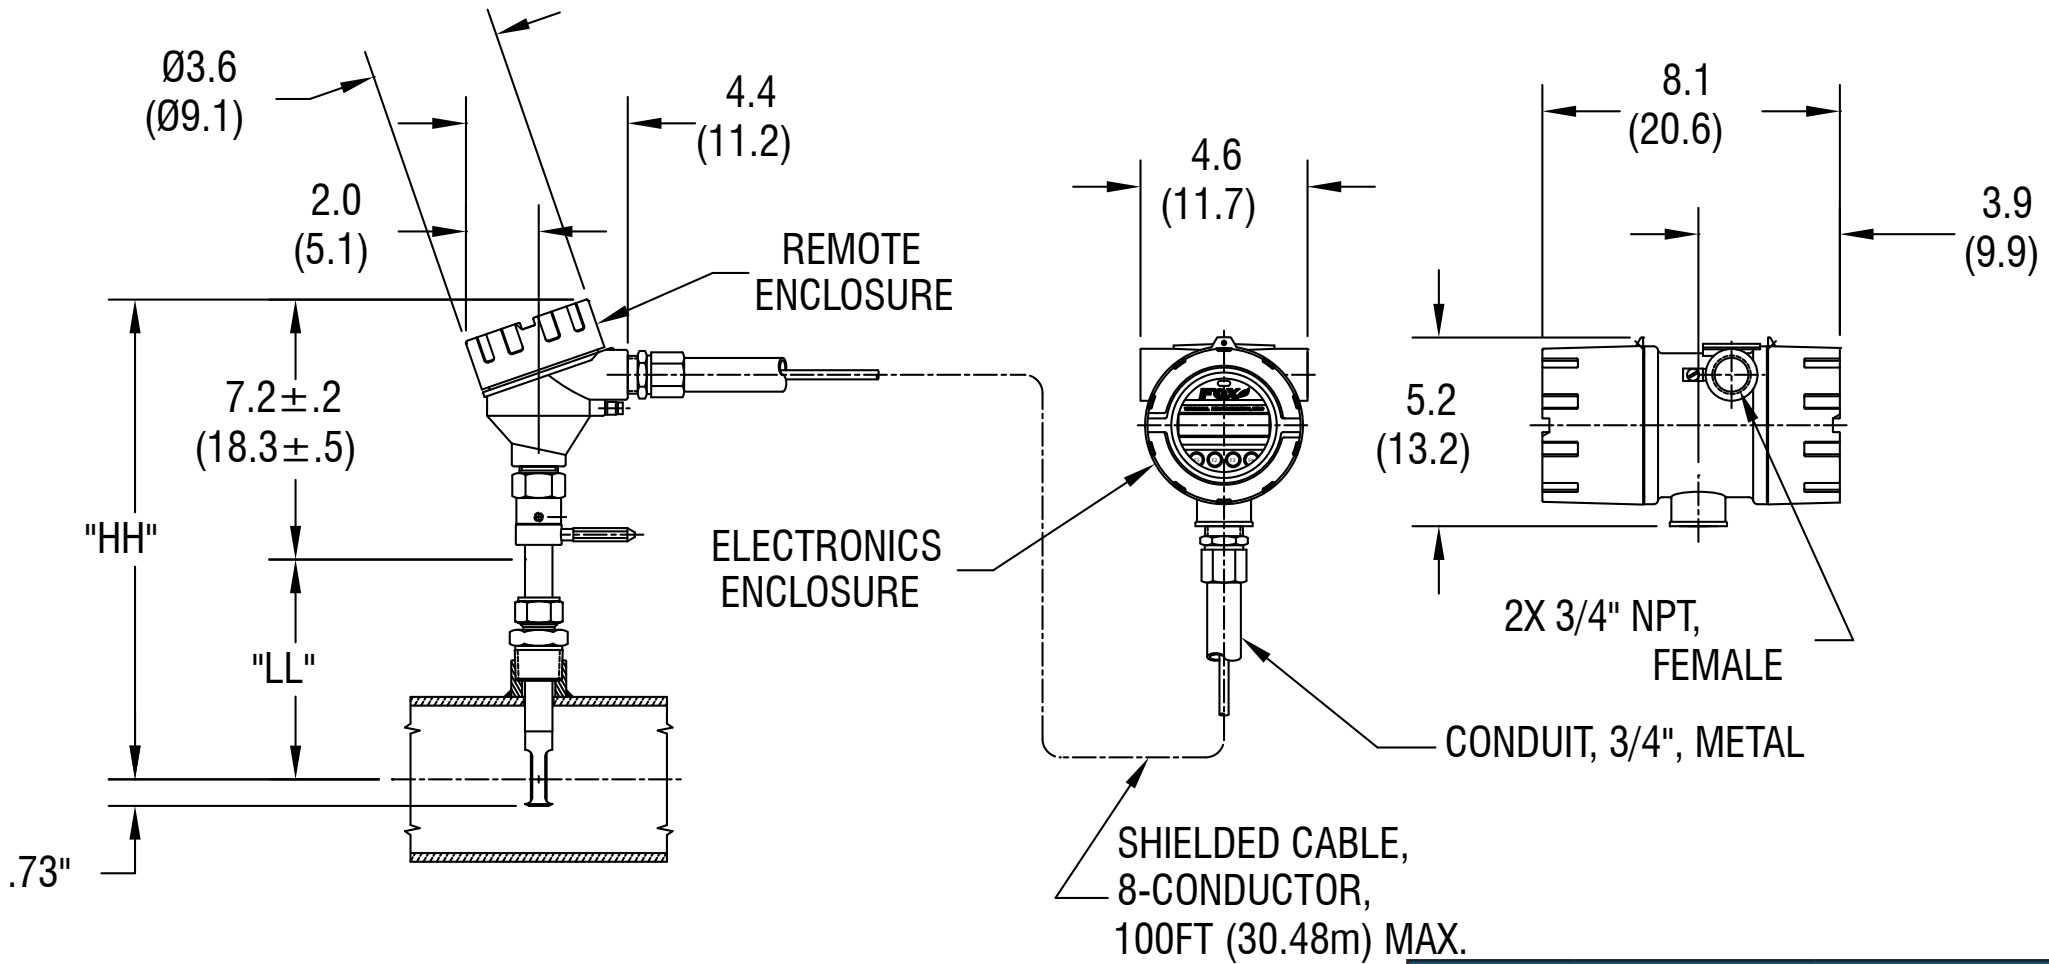

Model FT4X Flowmeter Dimensional Drawing

Model FT4X Dimensions		
Probe Length	"LL" Dim. In. (cm)	"HH" Dim. In. (cm)
6"	6.0 (15.2)	13.2 (33.5)
9"	9.0 (22.9)	16.2 (41.1)
12"	12.0 (30.5)	19.2 (48.8)
15"	15.0 (38.1)	22.2 (56.4)
18"	18.0 (45.7)	25.2 (64.0)
24"	24.0 (61.0)	31.2 (79.2)
30"	30.0 (76.2)	37.2 (94.5)
36"	36.0 (91.4)	43.2 (109.7)

Remote insertion style