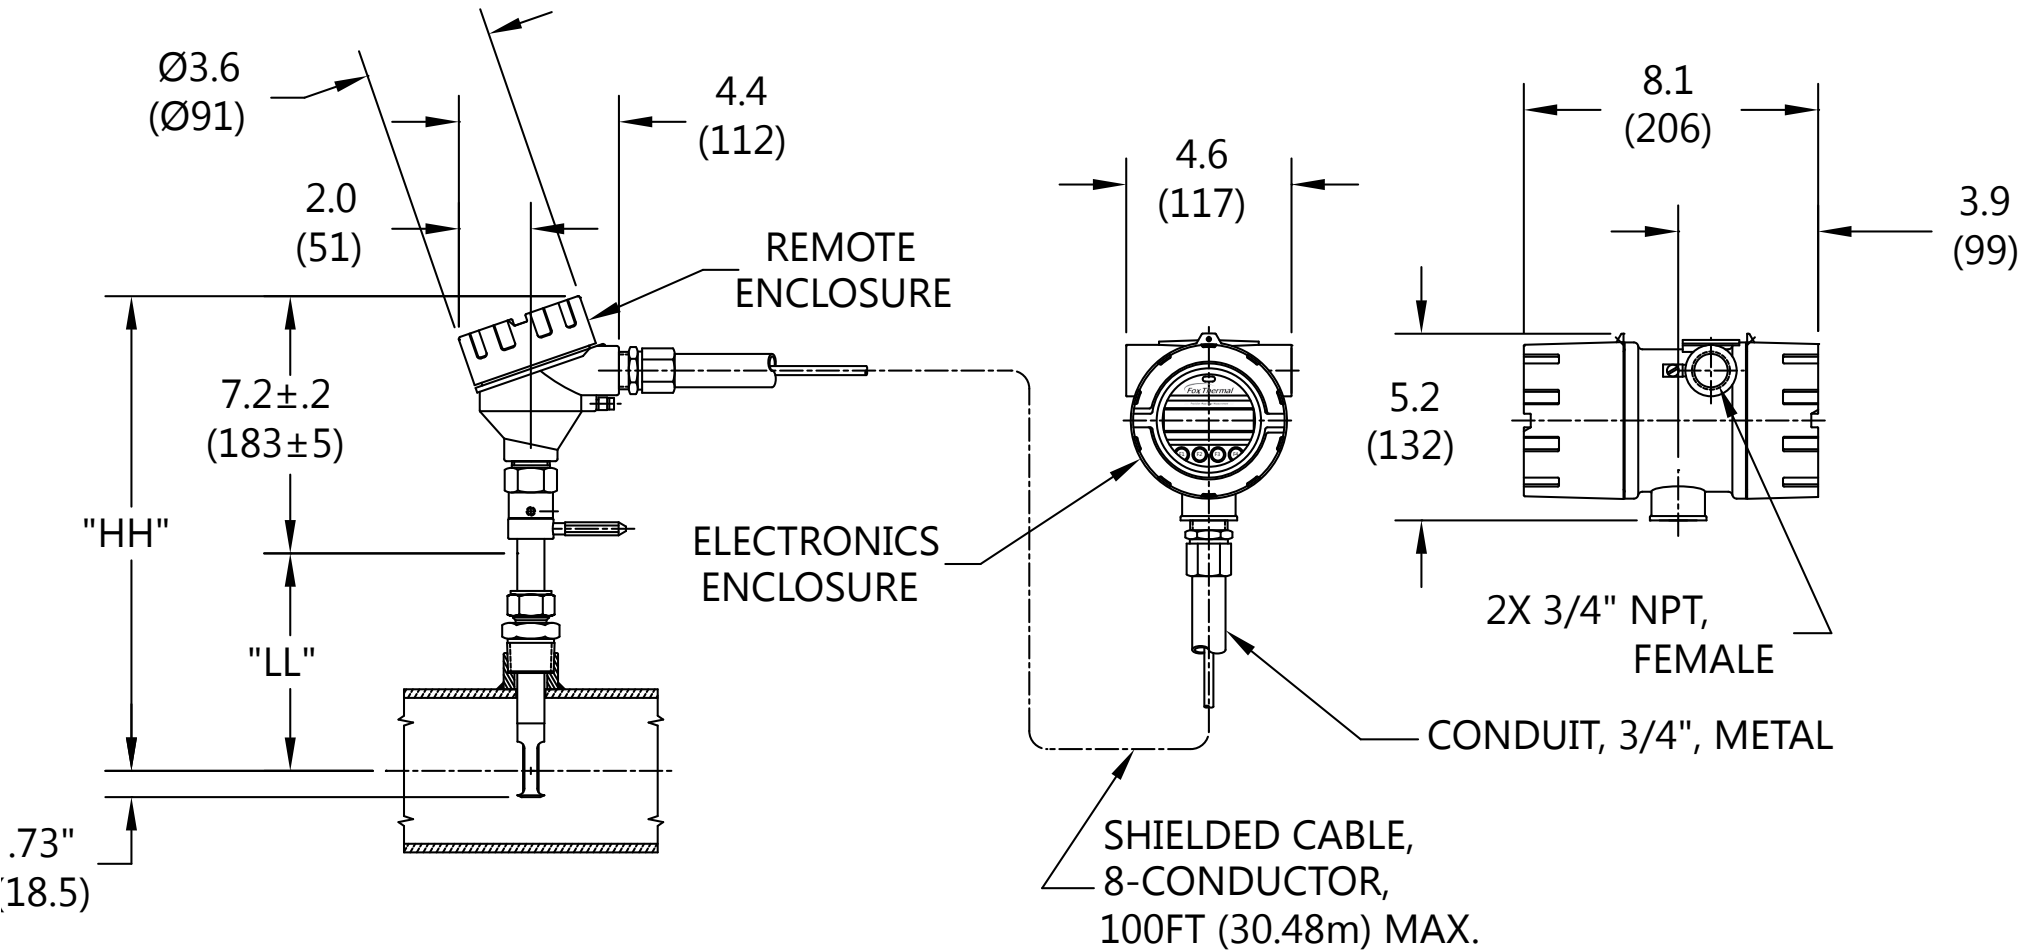

Model FT4X Flowmeter Dimensional Drawing

Remote Electronics, Insertion Style

Model FT4X Dimensions

Probe Length	"LL" Dim. In. (mm)	"HH" Dim. In. (mm)
6"	6.0 (152)	13.2 (335)
9"	9.0 (229)	16.2 (411)
12"	12.0 (305)	19.2 (488)
15"	15.0 (381)	22.2 (564)
18"	18.0 (457)	25.2 (640)
24"	24.0 (610)	31.2 (792)
30"	30.0 (762)	37.2 (945)
36"	36.0 (914)	43.2 (1097)